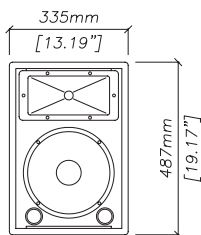

## features

- ▶ Ultra-compact trapezoid enclosure
- ▶ High SPL output capability
- ▶ 70° coverage angle
- ▶ Multi-laminate birch plywood construction
- ▶ 10" (250mm) LF/1" (25mm) HF driver combination

## overall dimensions

WI

## technical specifications

TYPE	Ultra-compact two-way passive trapezoid
FREQUENCY RESPONSE (5)	75Hz-18kHz $\pm$ 3dB -10dB @ 55Hz
DRIVERS	10" (250mm) bass driver 1" (25mm) exit HF compression driver
RATED POWER (2)	150W AES, 600W peak
RECOMMENDED AMPLIFIER	300-400W into 4 ohms
SENSITIVITY (6)	97dB
MAXIMUM SPL (7)	118dB continuous, 124dB peak
NOMINAL IMPEDANCE	8 ohms
DISPERSION (-6dB)	70° horizontal, 40° vertical
CROSSOVER	2.2kHz passive
FINISH	Textured grey paint
PROTECTIVE GRILLE	Grey perforated steel
CONNECTORS	2 x Neutrik NL4
FITTINGS	12 x M8 threaded inserts 1 x mounting pole socket
DIMENSIONS	(W) 335mm x (H) 487mm x (D) 325mm (W) 13.2ins x (H) 19.2ins x (D) 12.8ins
WEIGHT	14.5kg (32lbs)